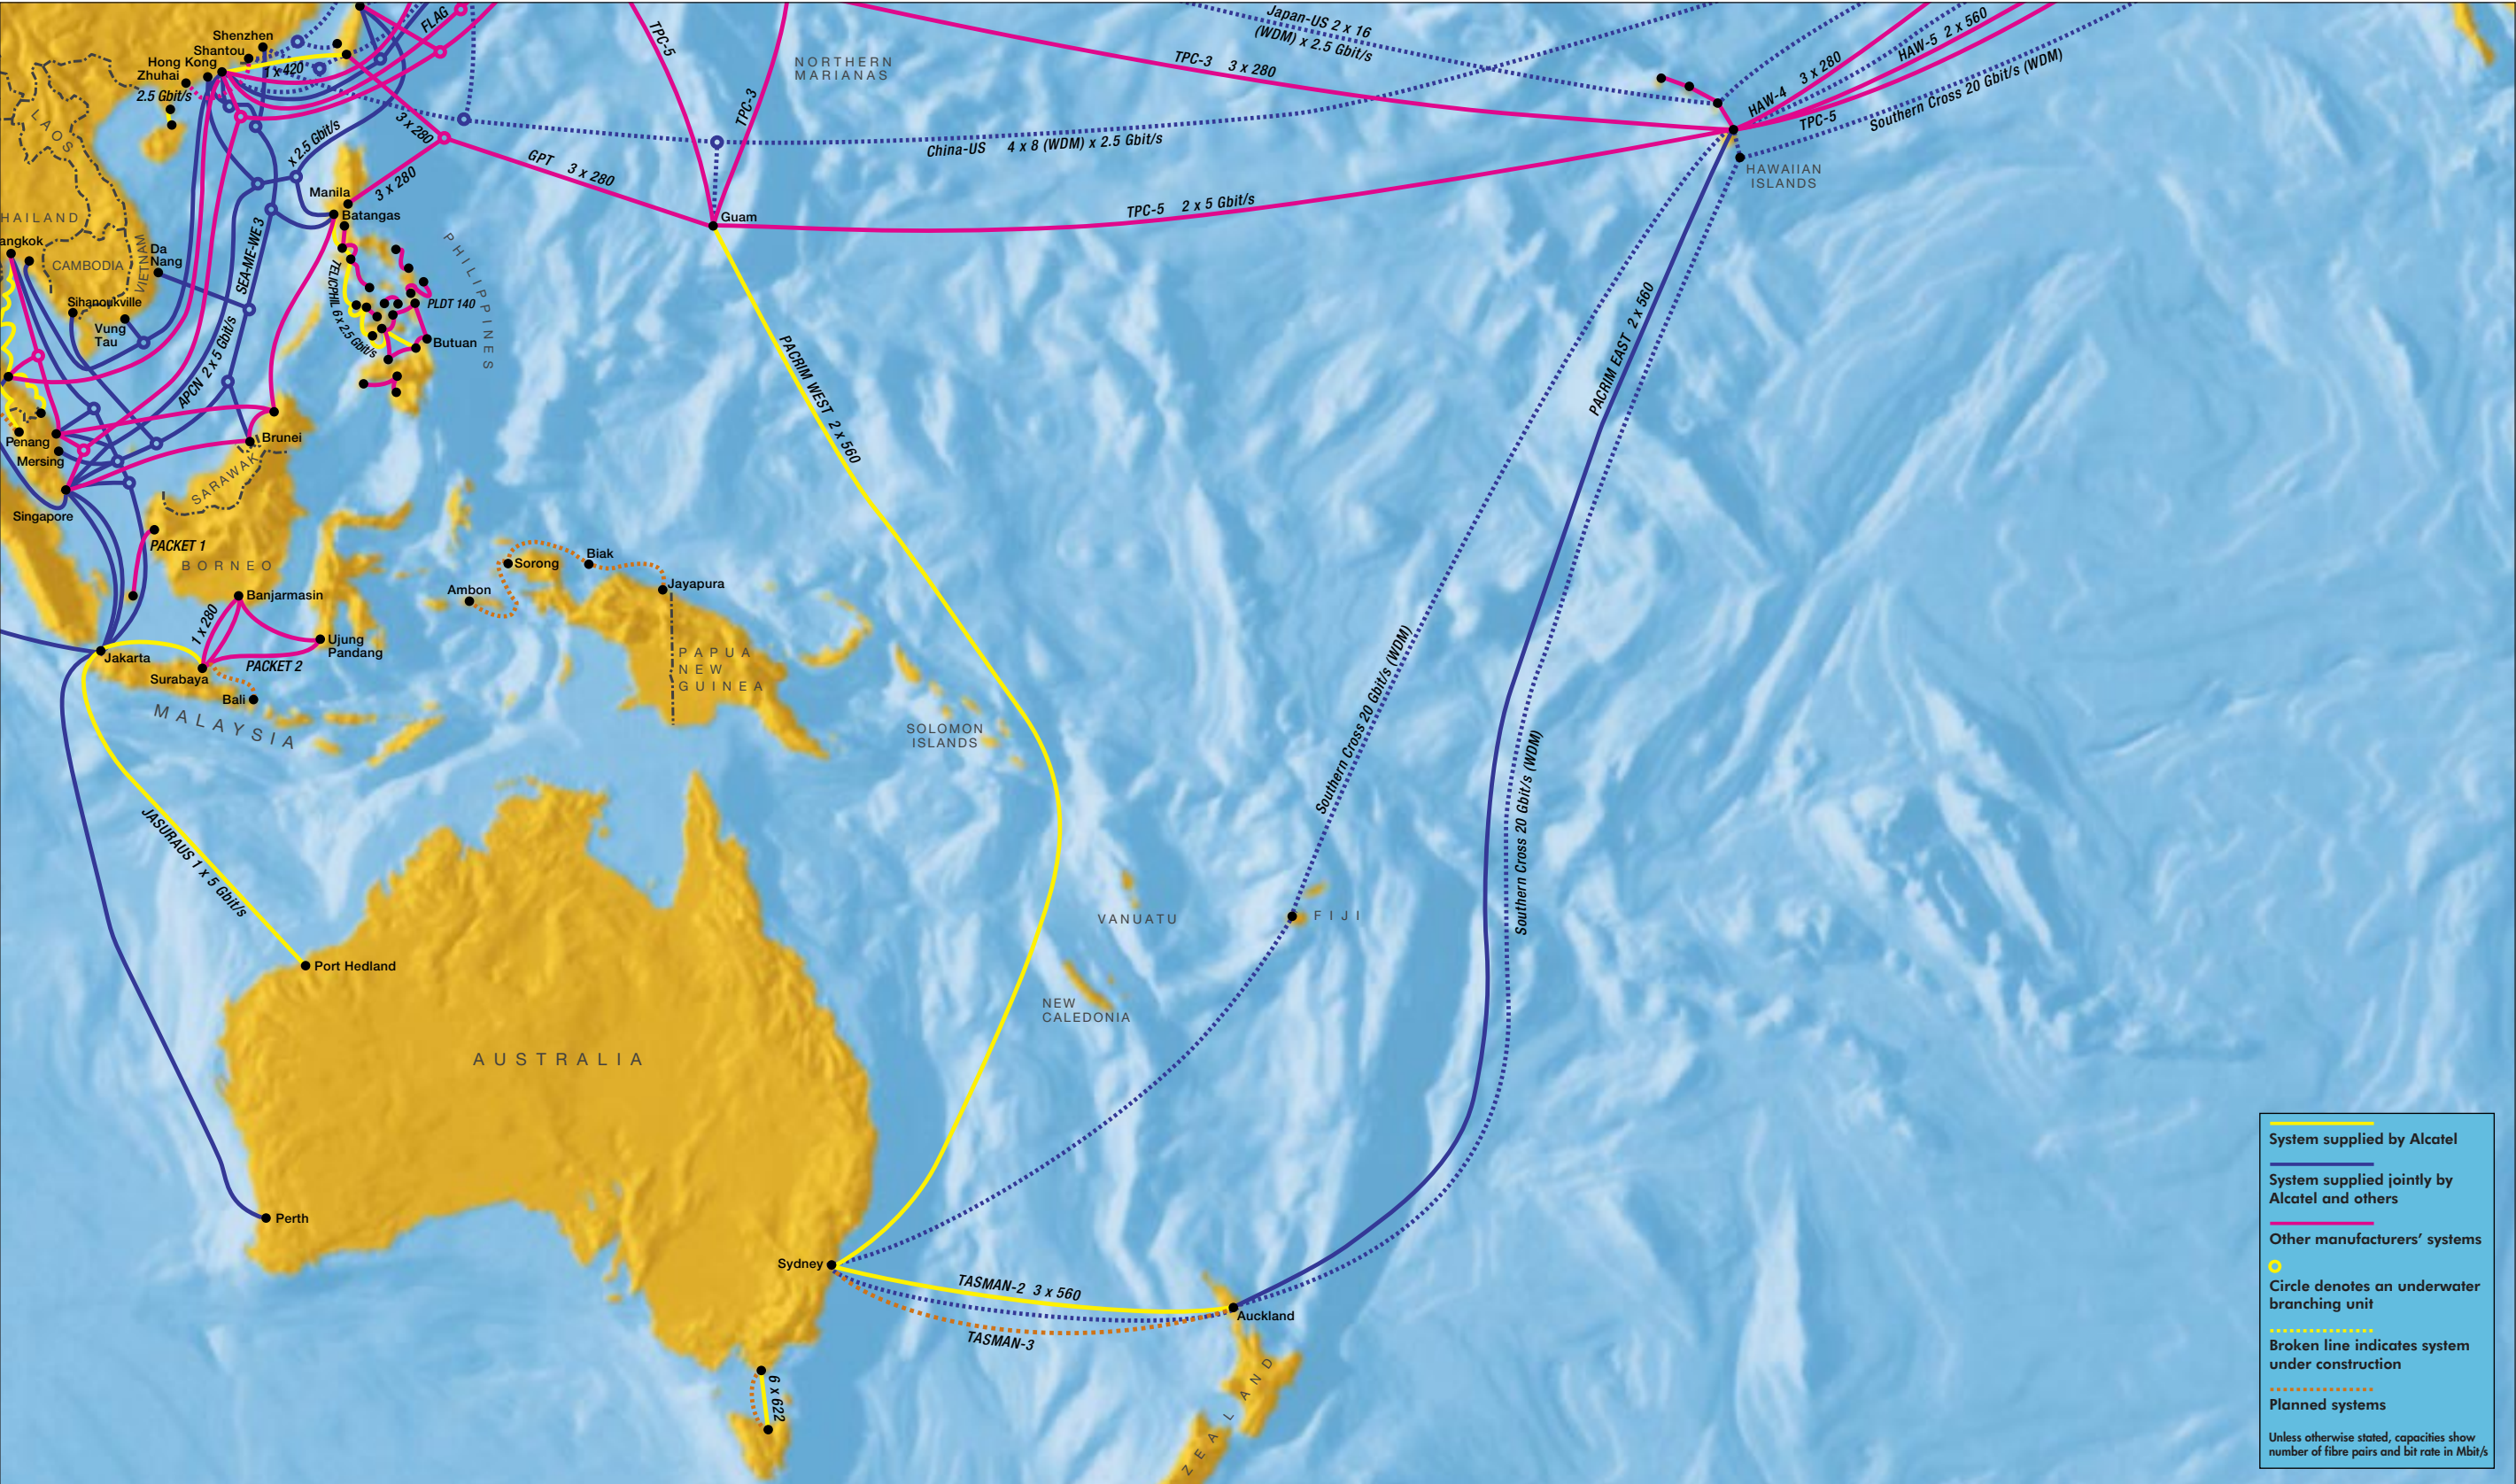

Optical Fibre Submarine Systems South Pacific

Alcatel Submarine Networks, 30 rue Pierre Bérégovoy, 92111 Clichy cedex, France
 Tel: +33 (0) 1 47 56 69 00 Fax: +33 (0) 1 47 56 69 20

This regional map is one of a set of 10. Also available are system maps of the world in poster and A3 sizes. Copies can be obtained from External Communications, Fax: +44 (0) 181 293 2707 or E-mail: submarine_networks@www.alcatel.com © Alcatel 1999.1/1